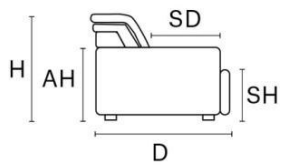

W 121
V104 ARMCHAIR RECLINER
ELECTRIC HEAD AND FOOT
V150 ARMCHAIR ONLY ELECTRIC
HEADREST

W 130
D 130
V415 SQUARE CORNER ELEC.
HEADREST

W 52
H 53
V621 CONSOLE STRAIGHT

W 33
MW 52
H 53
V620 CONSOLE ANGLE

W 114
D 114
H 53
V413 CORNER OTTOMAN