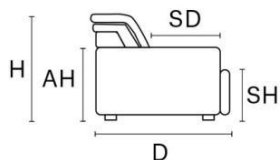

REV. 016 DEL 05/02/2025 | Pag. 1 of 3

D 110 MD 158 H 81 AH 55 SH 44 SD 57 MSD 94 MH 101

MAXI SEAT (VERSION OF THE GROUP HAVE THE SAME SEAT WIDTH)

W 258
V106+V108 3 SEATER MAXI RCL
ELECTRIC HEAD-FOOT

W 129
V106 LHF ARMCHAIR MAXI
RECLINER HEAD AND FOOT
V121 LHF ARMCHAIR MAXI ONLY
ELECTRIC HEADREST